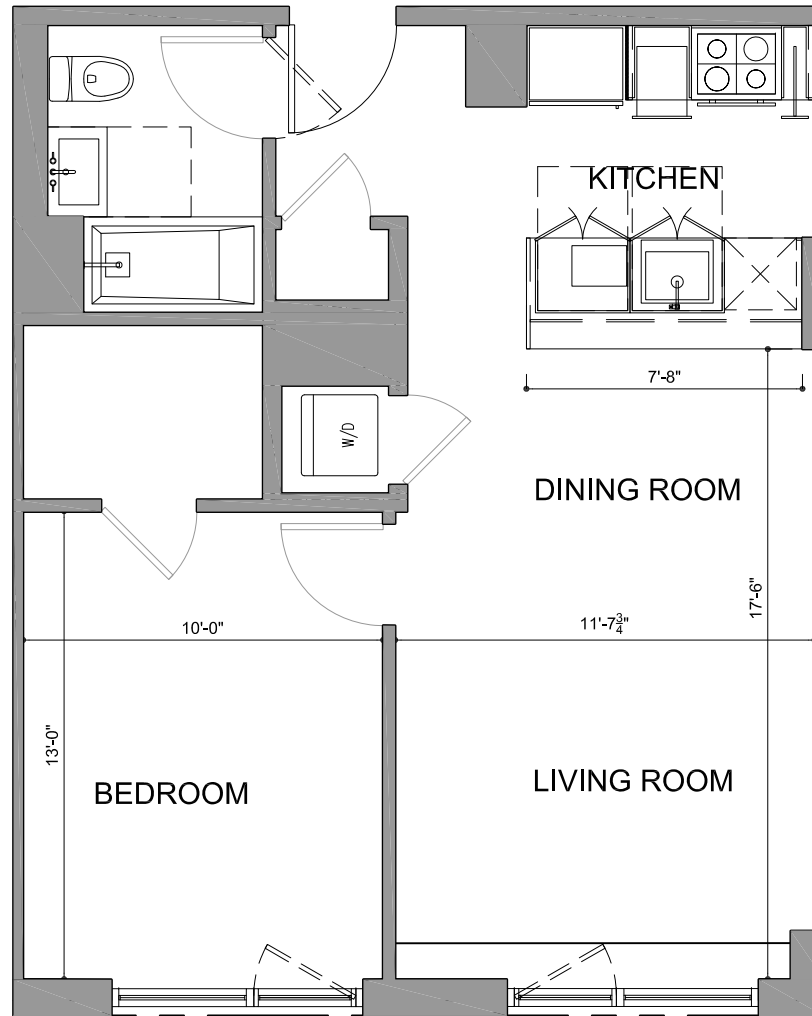

26 WEST STREET

BROOKLYN, NEW YORK

UNIT M

1 BEDROOM APARTMENT
2ND FLOOR
SQ. FT. 552

DISCLAIMER: ALL DIMENSIONS ARE APPROXIMATE. DRAWINGS MAY NOT REFLECT ALL CONSTRUCTION VARIANCES IN UNIT LINE.