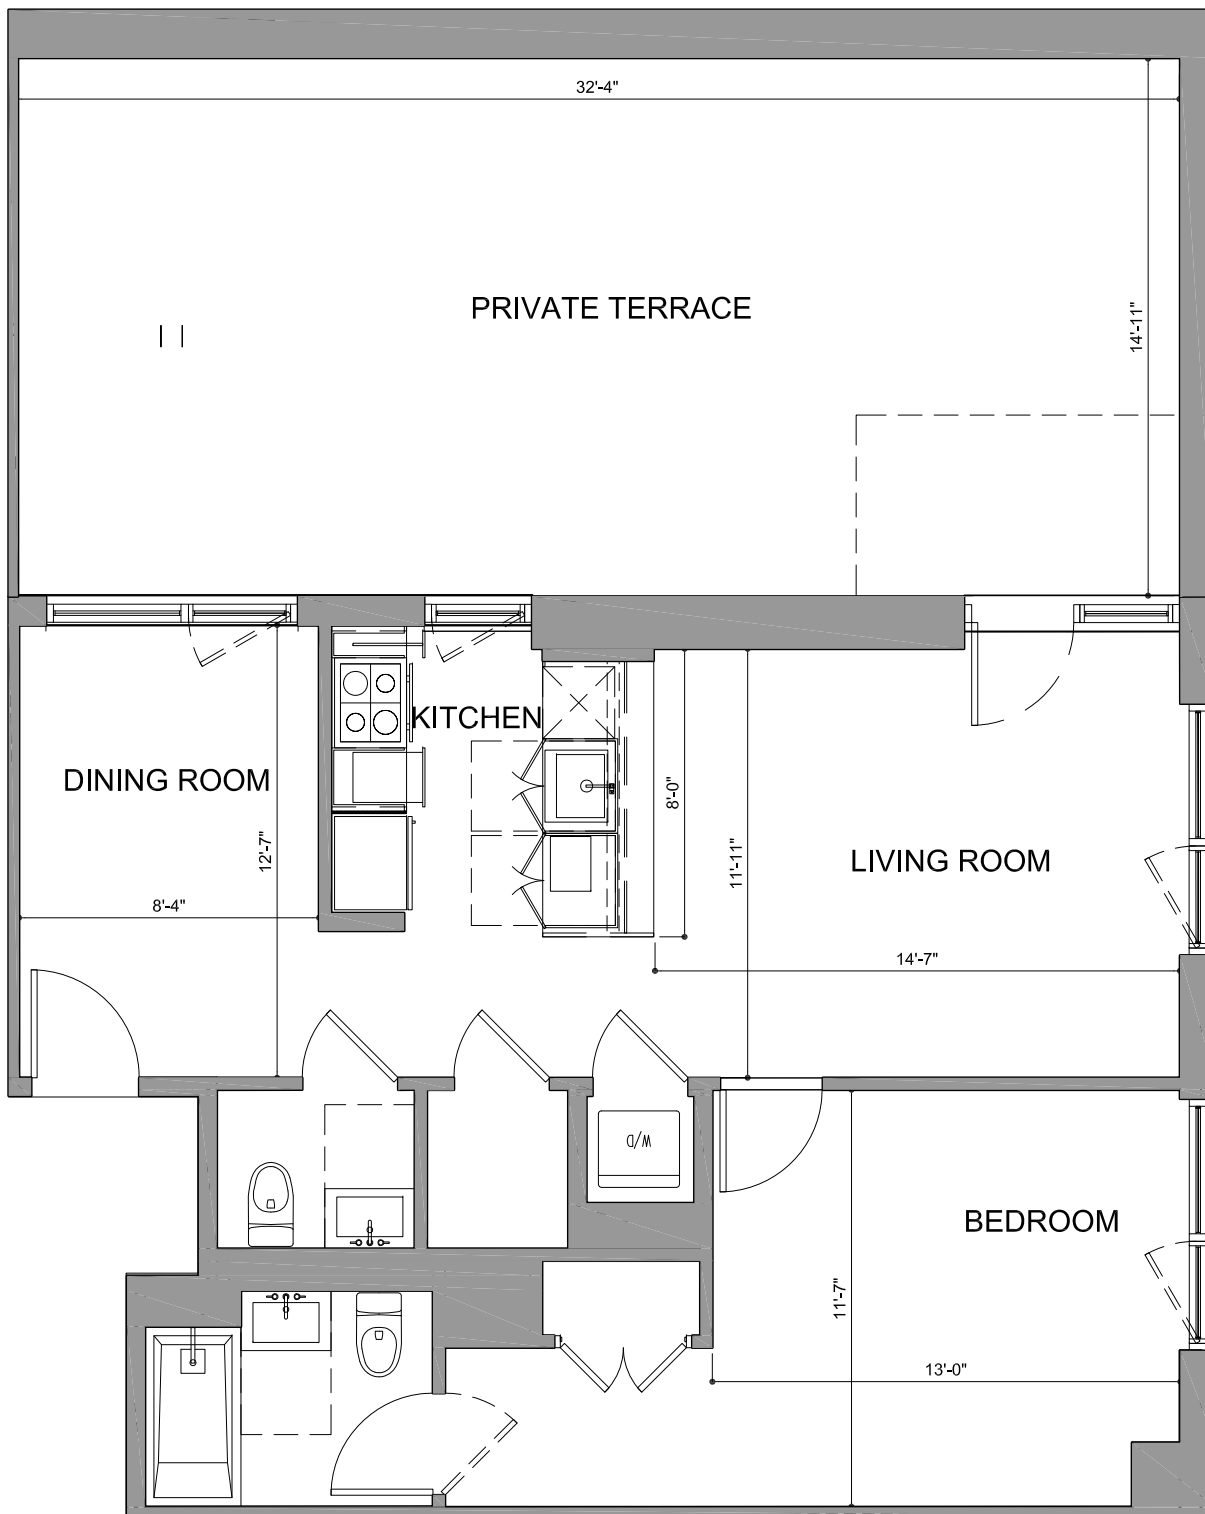

26 WEST STREET

BROOKLYN, NEW YORK

UNIT R

1 BEDROOM APARTMENT

2ND FLOOR

SQ. FT. 701

PRIVATE TERRACE 482

TOTAL 1183

DISCLAIMER: ALL DIMENSIONS ARE APPROXIMATE. DRAWINGS MAY NOT REFLECT ALL CONSTRUCTION VARIANCES IN UNIT LINE.