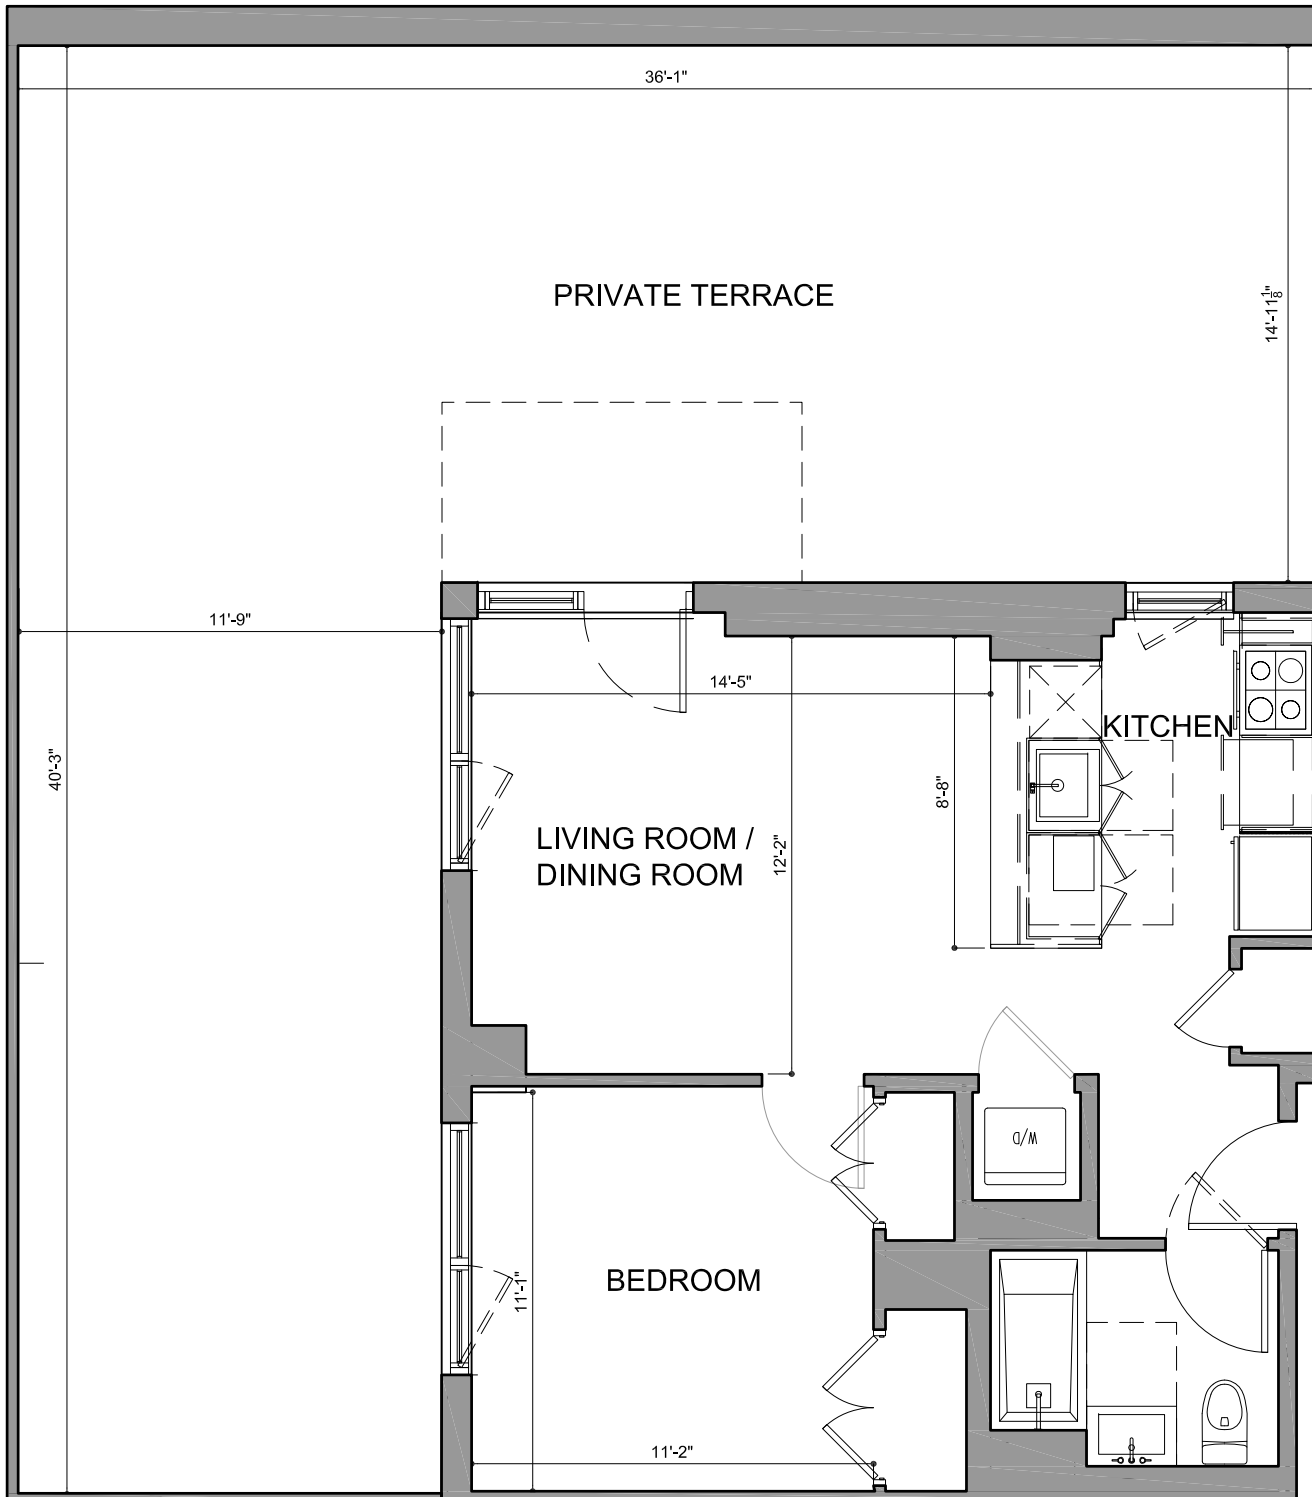

26 WEST STREET

BROOKLYN, NEW YORK

UNIT S

1 BEDROOM APARTMENT

2ND FLOOR

SQ. FT.

540

PRIVATE TERRACE

833

TOTAL

1373

DISCLAIMER: ALL DIMENSIONS ARE APPROXIMATE. DRAWINGS MAY NOT REFLECT ALL CONSTRUCTION VARIANCES IN UNIT LINE.