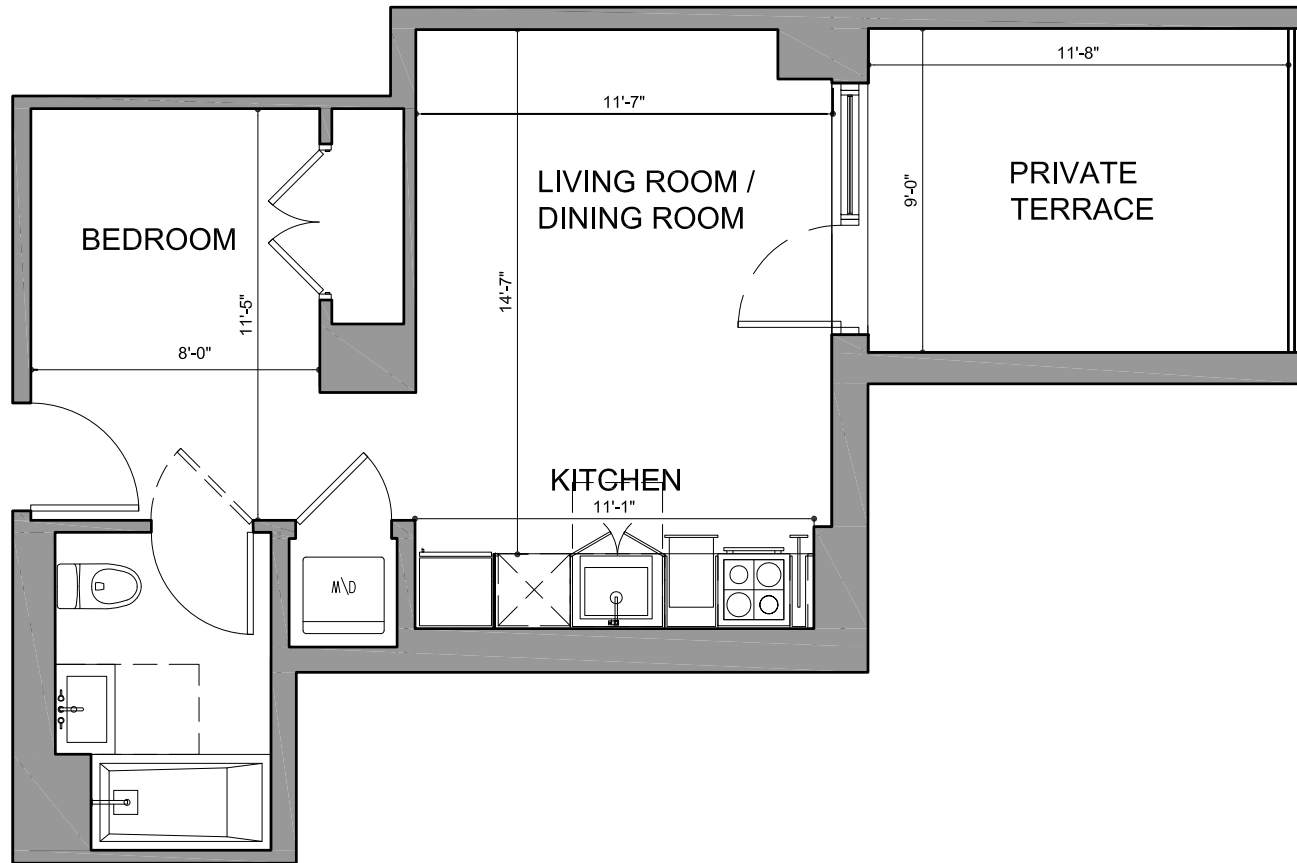

26 WEST STREET

BROOKLYN, NEW YORK

UNIT A

STUDIO
2ND FLOOR

SQ. FT.	377
TERRACE	105
TOTAL	482

DISCLAIMER: ALL DIMENSIONS ARE APPROXIMATE. DRAWINGS MAY NOT REFLECT ALL CONSTRUCTION VARIANCES IN UNIT LINE.