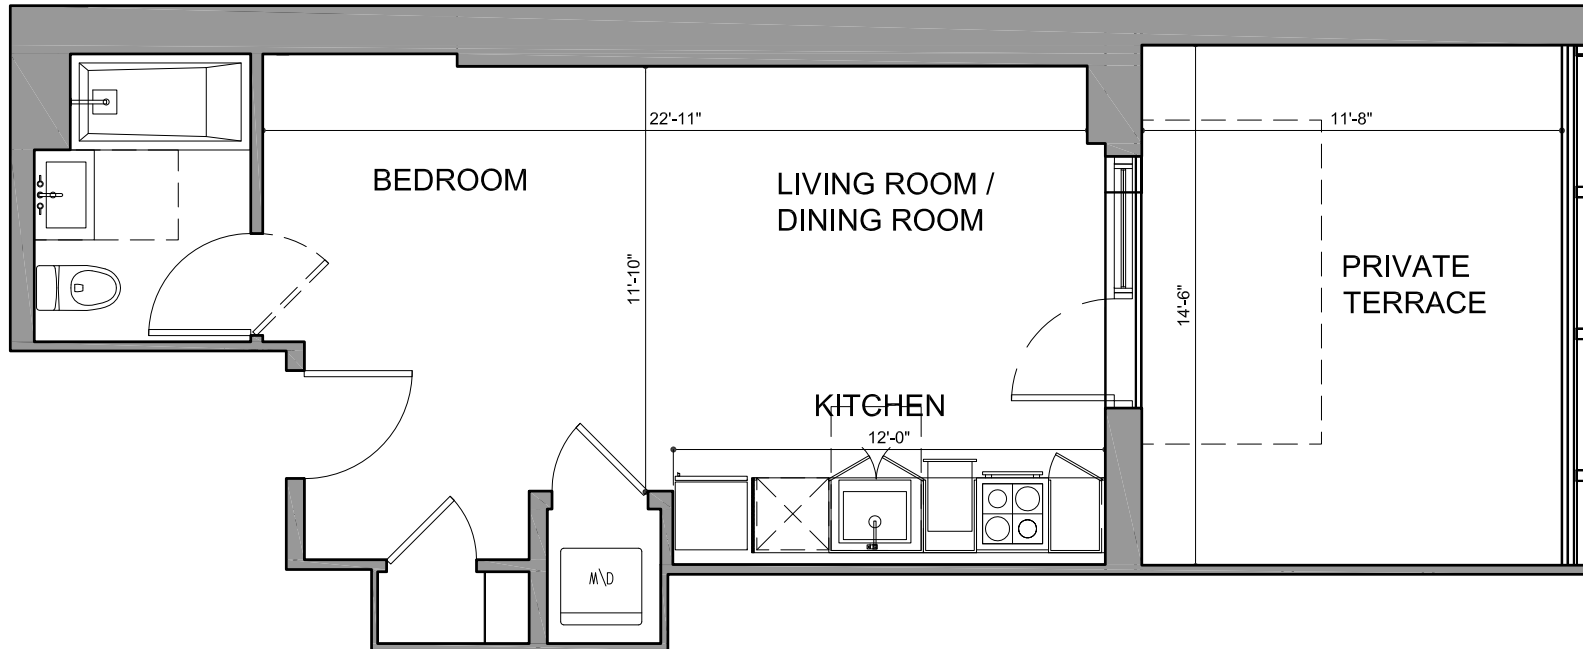

# 26 WEST STREET

BROOKLYN, NEW YORK

## UNIT B

STUDIO

2ND FLOOR

SQ. FT. 383

PRIVATE TERRACE 169

TOTAL 552

DISCLAIMER: ALL DIMENSIONS ARE APPROXIMATE. DRAWINGS MAY NOT REFLECT ALL CONSTRUCTION VARIANCES IN UNIT LINE.