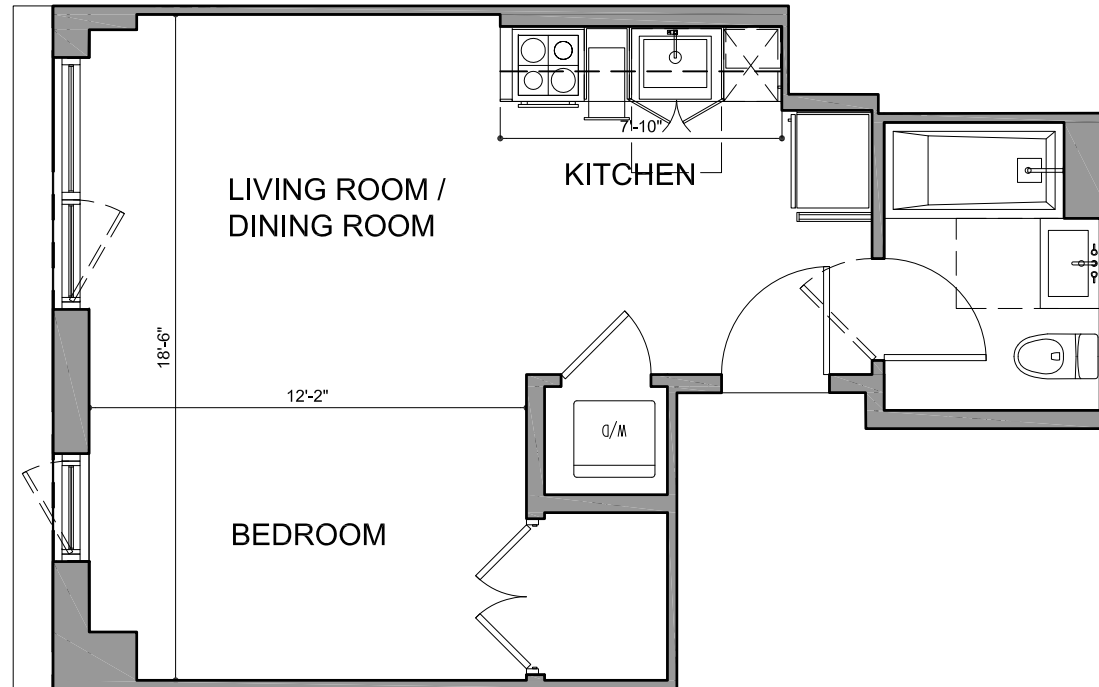

# 26 WEST STREET

BROOKLYN, NEW YORK

## UNIT E

STUDIO  
2ND FLOOR  
SQ. FT.

390

DISCLAIMER: ALL DIMENSIONS ARE APPROXIMATE. DRAWINGS MAY NOT REFLECT ALL CONSTRUCTION VARIANCES IN UNIT LINE.