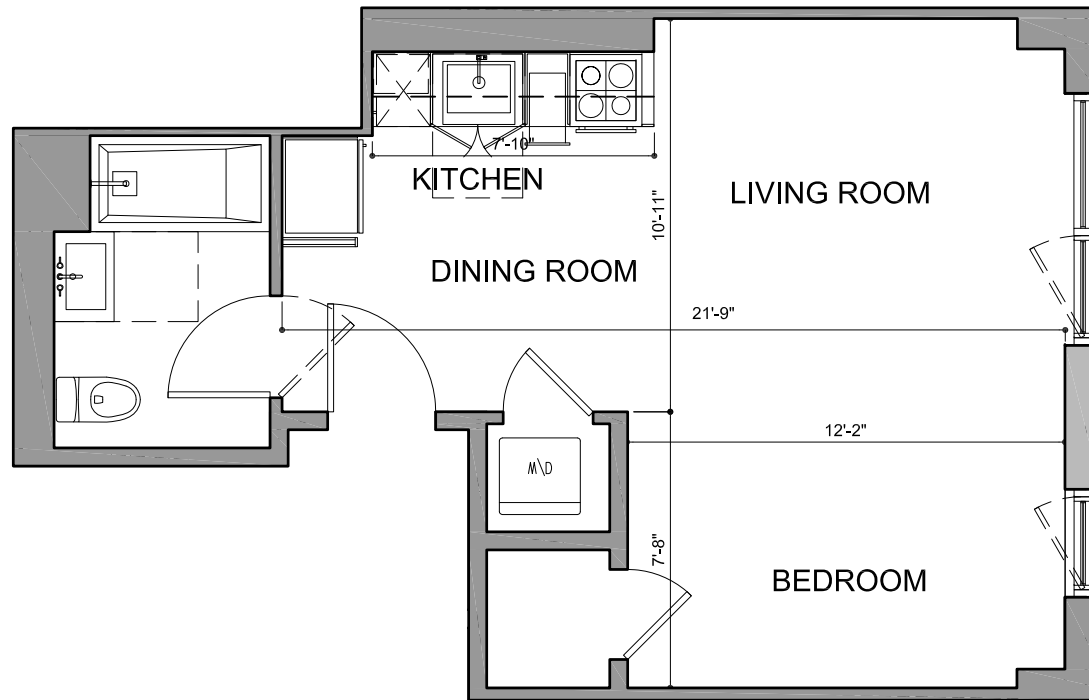

26 WEST STREET

BROOKLYN, NEW YORK

UNIT P

1 BEDROOM APARTMENT
2ND FLOOR
SQ. FT. 395

DISCLAIMER: ALL DIMENSIONS ARE APPROXIMATE. DRAWINGS MAY NOT REFLECT ALL CONSTRUCTION VARIANCES IN UNIT LINE.