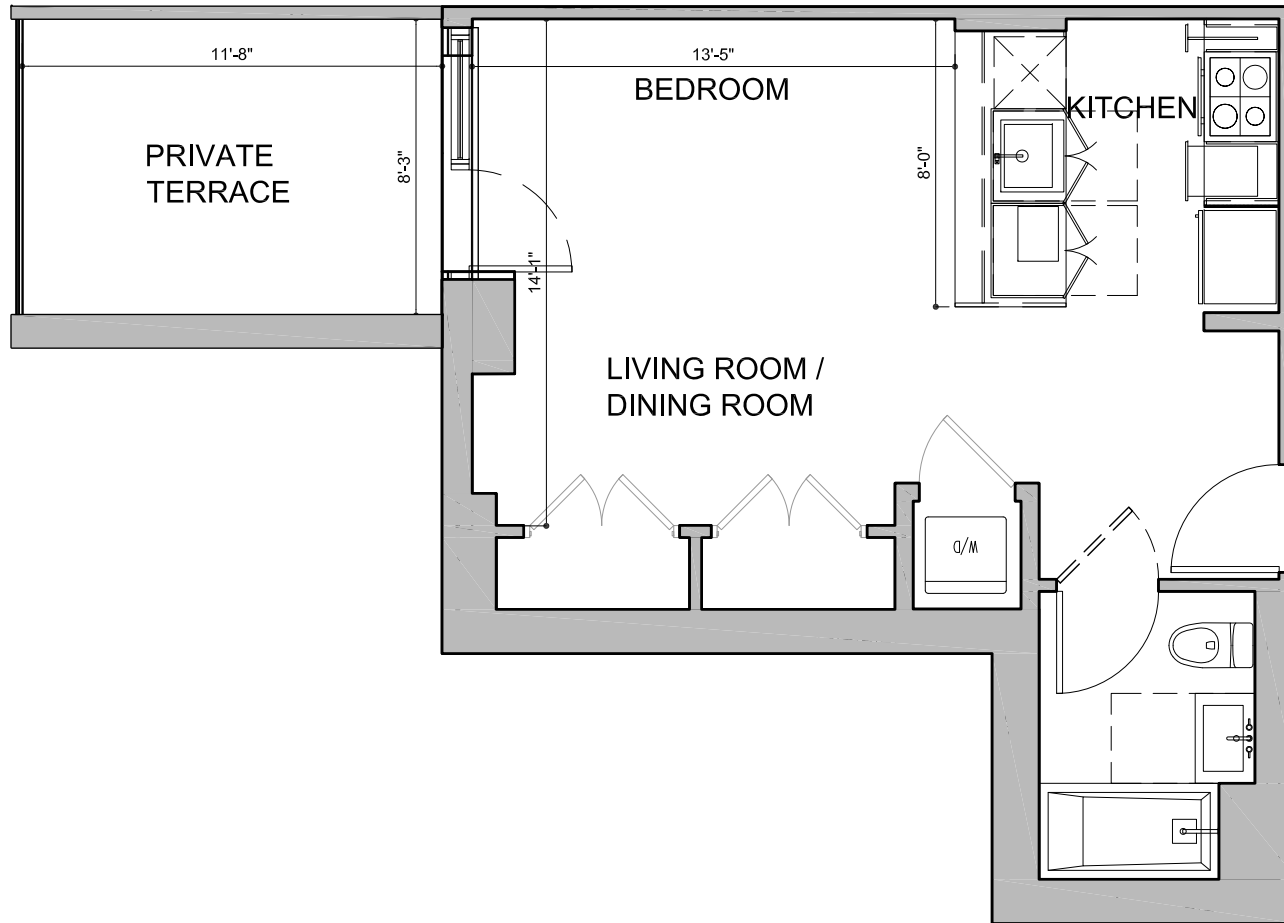

# 26 WEST STREET

BROOKLYN, NEW YORK

## UNIT T

STUDIO

2ND FLOOR

SQ. FT. 407

TERRACE 96

TOTAL 503

DISCLAIMER: ALL DIMENSIONS ARE APPROXIMATE. DRAWINGS MAY NOT REFLECT ALL CONSTRUCTION VARIANCES IN UNIT LINE.