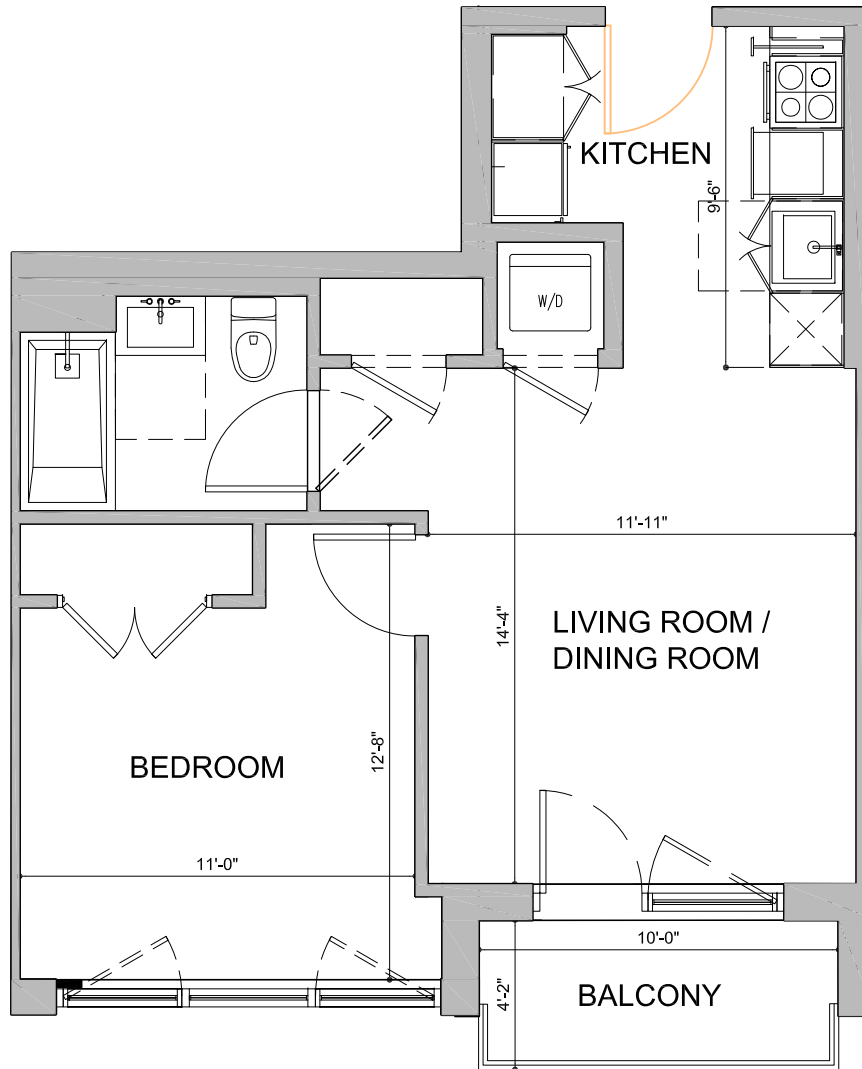

26 WEST STREET

BROOKLYN, NEW YORK

UNIT K

1 BEDROOM APARTMENT
TYPICAL FLOOR (3RD - 6TH)

| | |
|-----------------|-----|
| SQ. FT. | 483 |
| PRIVATE TERRACE | 41 |
| TOTAL | 524 |

DISCLAIMER: ALL DIMENSIONS ARE APPROXIMATE. DRAWINGS MAY NOT REFLECT ALL CONSTRUCTION VARIANCES IN UNIT LINE.