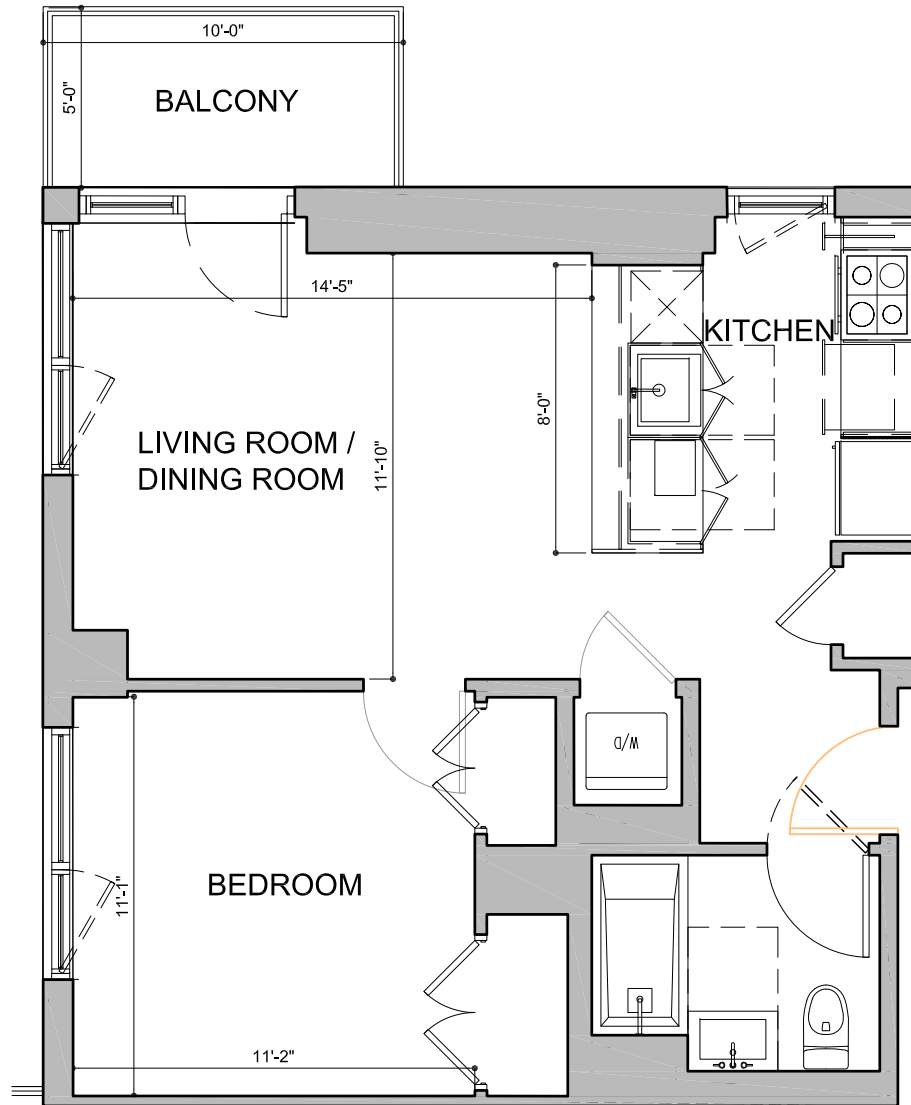

26 WEST STREET

BROOKLYN, NEW YORK

UNIT S

1 BEDROOM APARTMENT
TYPICAL FLOOR (3RD - 6TH)

SQ. FT.	518
BALCONY	50
TOTAL	568

DISCLAIMER: ALL DIMENSIONS ARE APPROXIMATE. DRAWINGS MAY NOT REFLECT ALL CONSTRUCTION VARIANCES IN UNIT LINE.