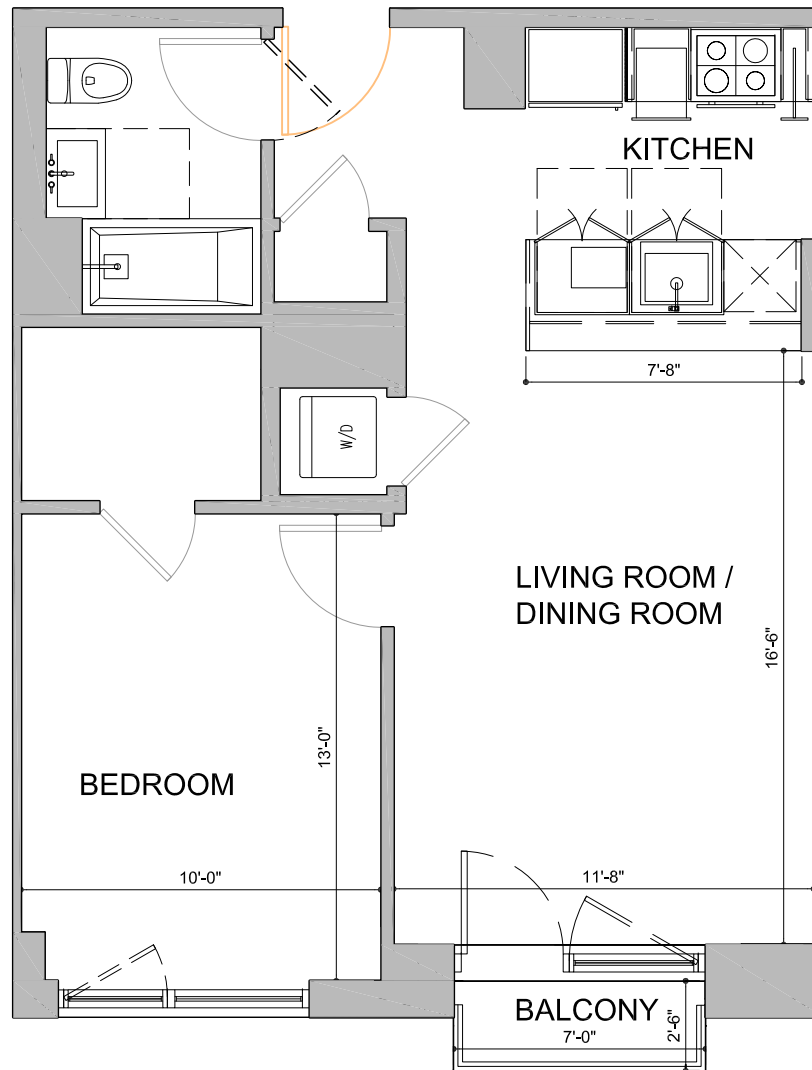

26 WEST STREET

BROOKLYN, NEW YORK

UNIT H

1 BEDROOM APARTMENT
TYPICAL FLOOR (3RD - 6TH)

SQ. FT.	546
BALCONY	17
TOTAL	563

DISCLAIMER: ALL DIMENSIONS ARE APPROXIMATE. DRAWINGS MAY NOT REFLECT ALL CONSTRUCTION VARIANCES IN UNIT LINE.