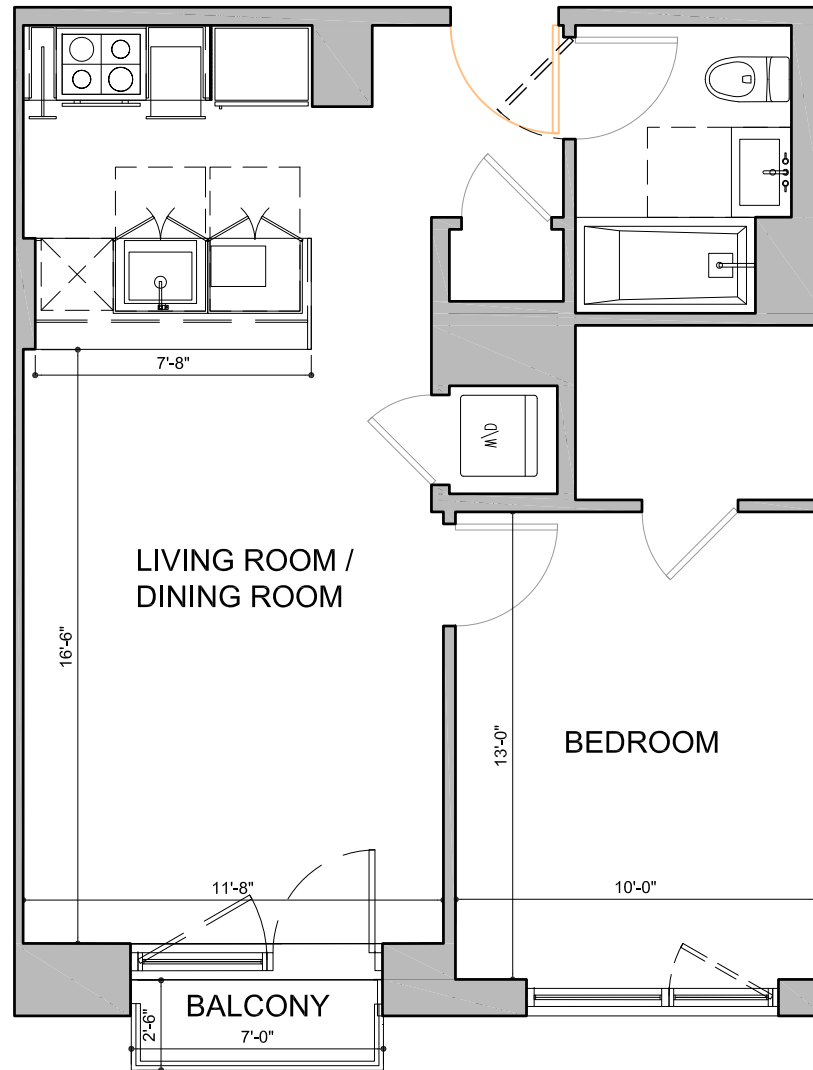

# 26 WEST STREET

BROOKLYN, NEW YORK

## UNIT L

1 BEDROOM APARTMENT  
TYPICAL FLOOR (3RD - 6TH)

SQ. FT.	547
PRIVATE TERRACE	17
TOTAL	564

DISCLAIMER: ALL DIMENSIONS ARE APPROXIMATE. DRAWINGS MAY NOT REFLECT ALL CONSTRUCTION VARIANCES IN UNIT LINE.