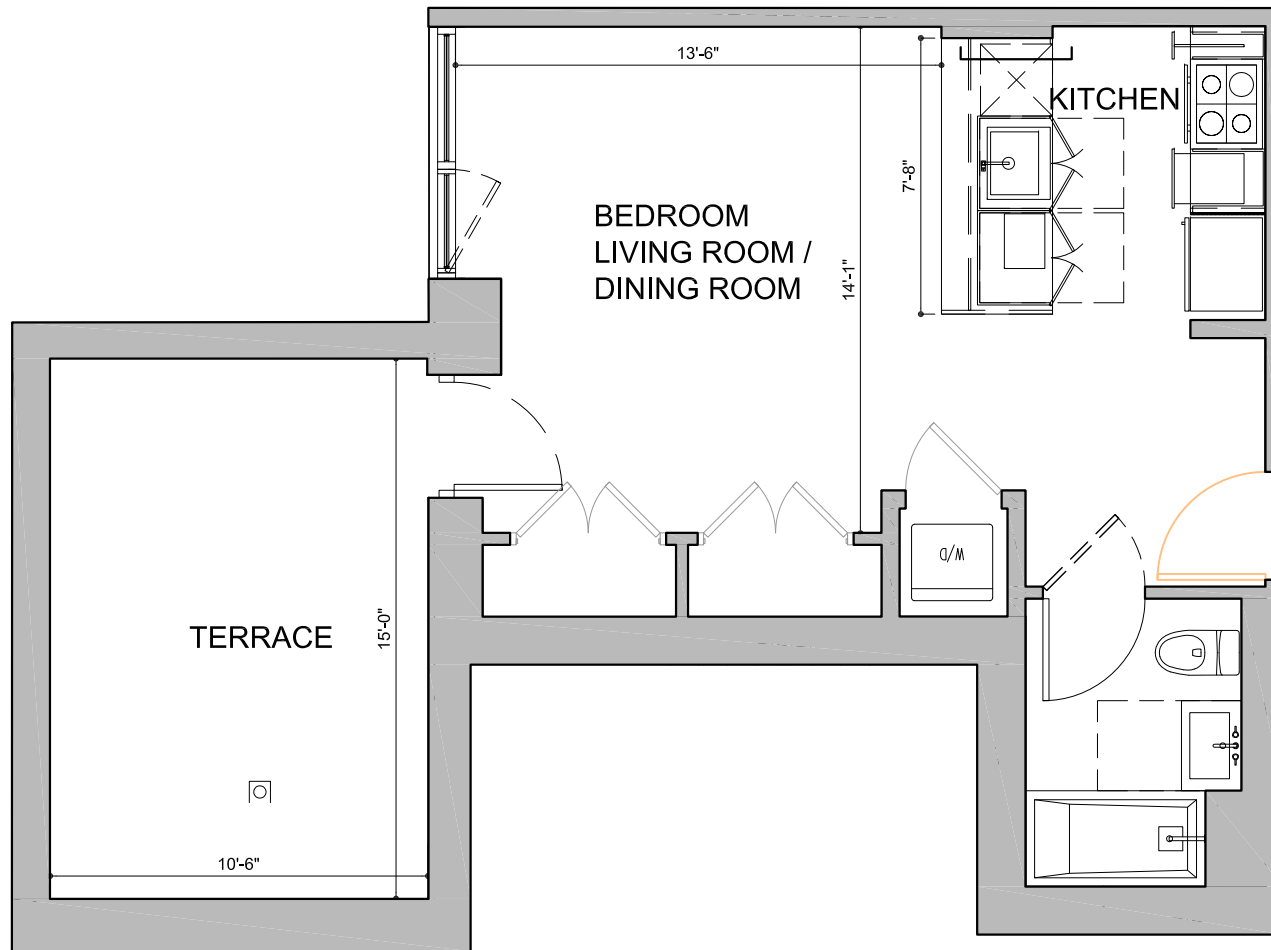

26 WEST STREET

BROOKLYN, NEW YORK

UNIT T

STUDIO

6TH FLOOR

SQ. FT. 402

TERRACE 158

TOTAL 560

DISCLAIMER: ALL DIMENSIONS ARE APPROXIMATE. DRAWINGS MAY NOT REFLECT ALL CONSTRUCTION VARIANCES IN UNIT LINE.