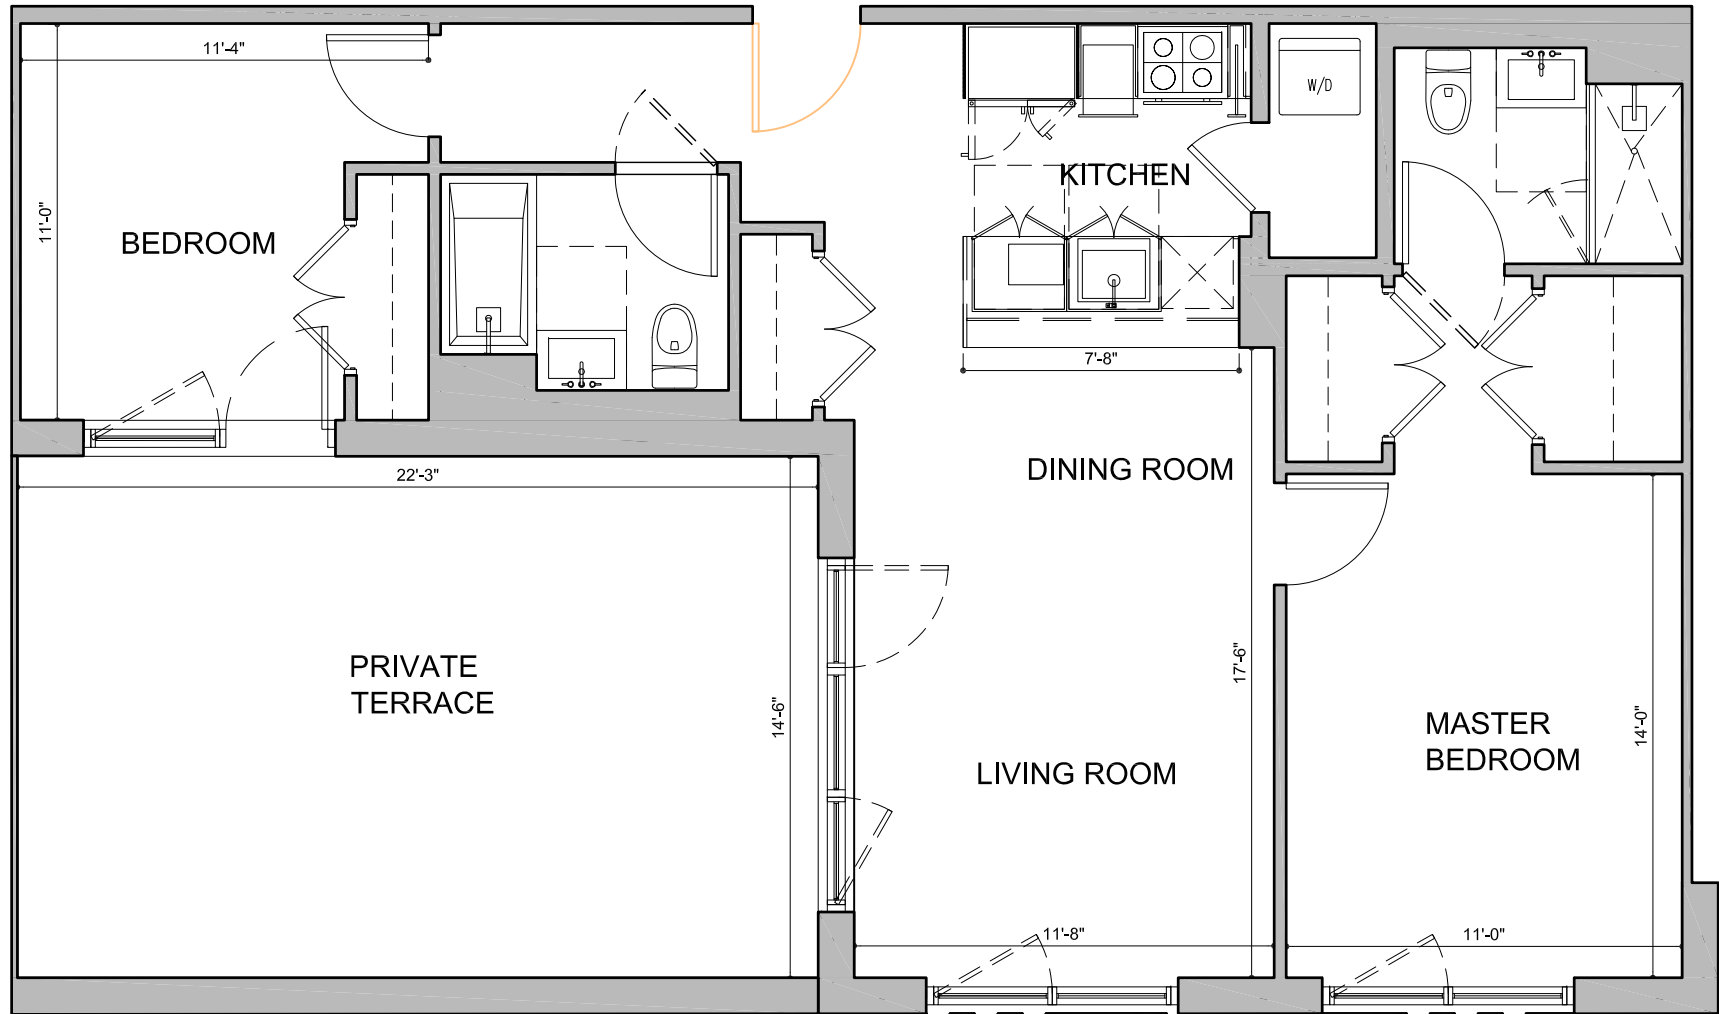

26 WEST STREET

BROOKLYN, NEW YORK

UNIT D

2 BEDROOM APARTMENT

7TH FLOOR

SQ. FT. 835

PRIVATE TERRACE 322

TOTAL 1157

DISCLAIMER: ALL DIMENSIONS ARE APPROXIMATE. DRAWINGS MAY NOT REFLECT ALL CONSTRUCTION VARIANCES IN UNIT LINE.