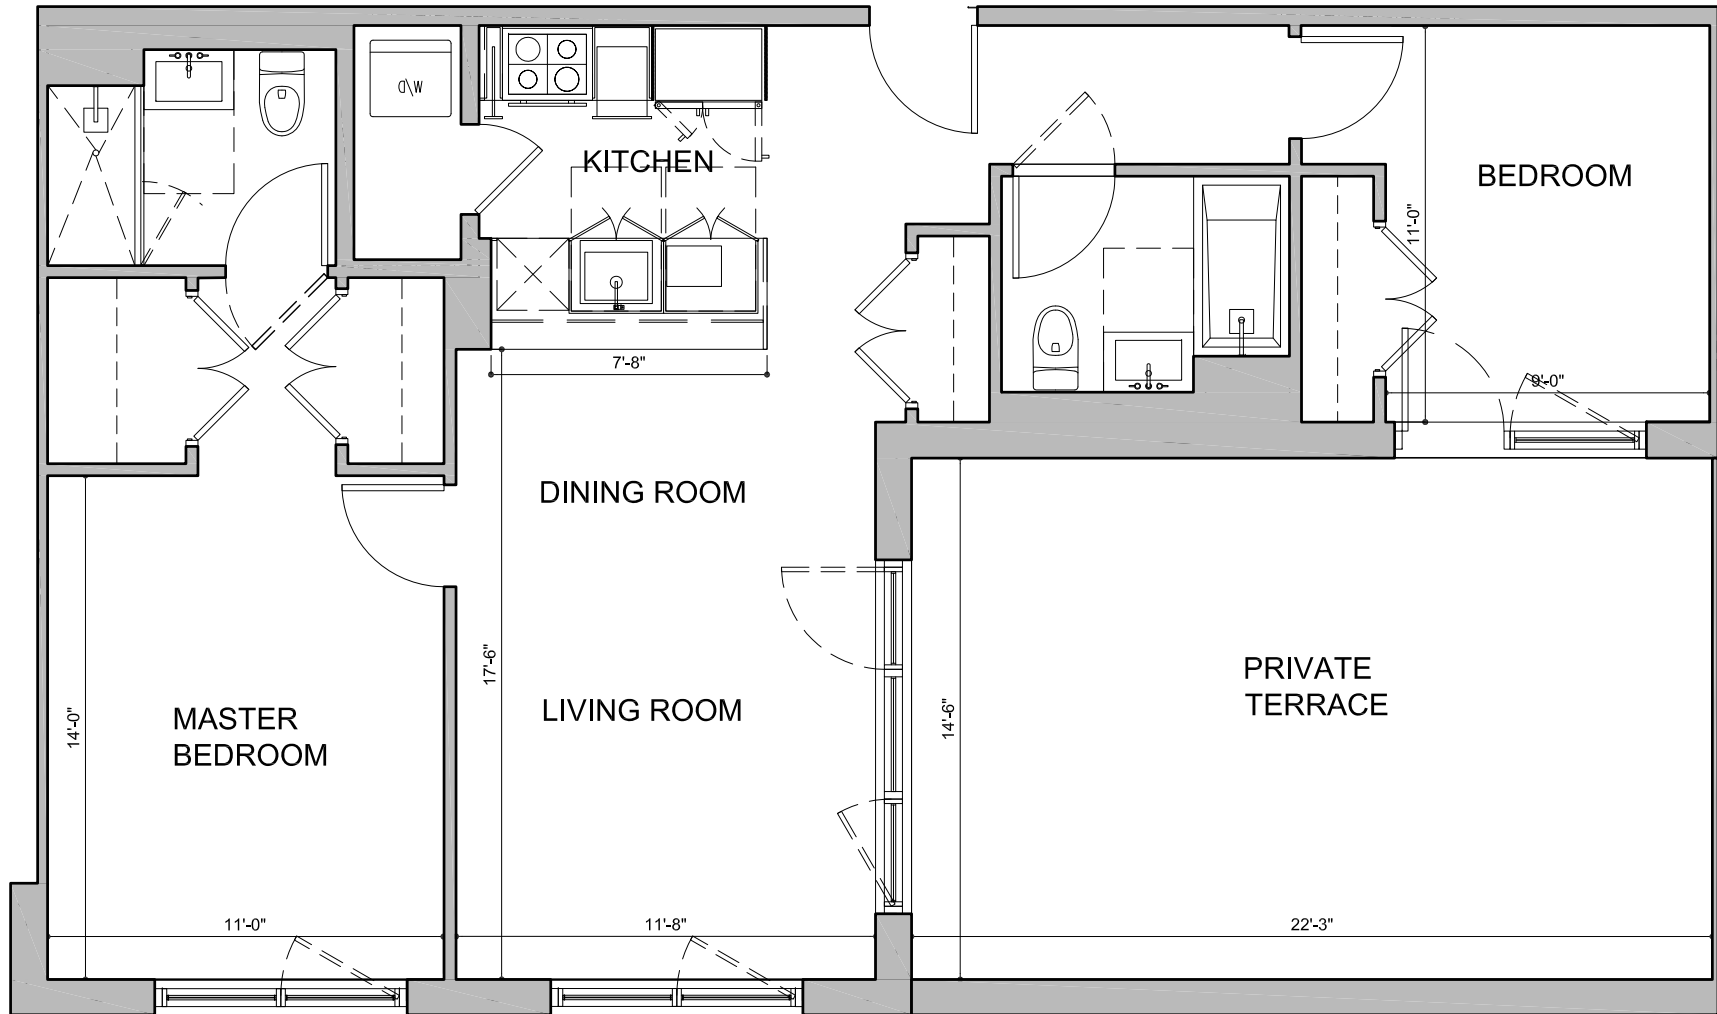

26 WEST STREET

BROOKLYN, NEW YORK

UNIT G

2 BEDROOM APARTMENT

7TH FLOOR

SQ. FT. 843

PRIVATE TERRACE 322

TOTAL 1165

DISCLAIMER: ALL DIMENSIONS ARE APPROXIMATE. DRAWINGS MAY NOT REFLECT ALL CONSTRUCTION VARIANCES IN UNIT LINE.